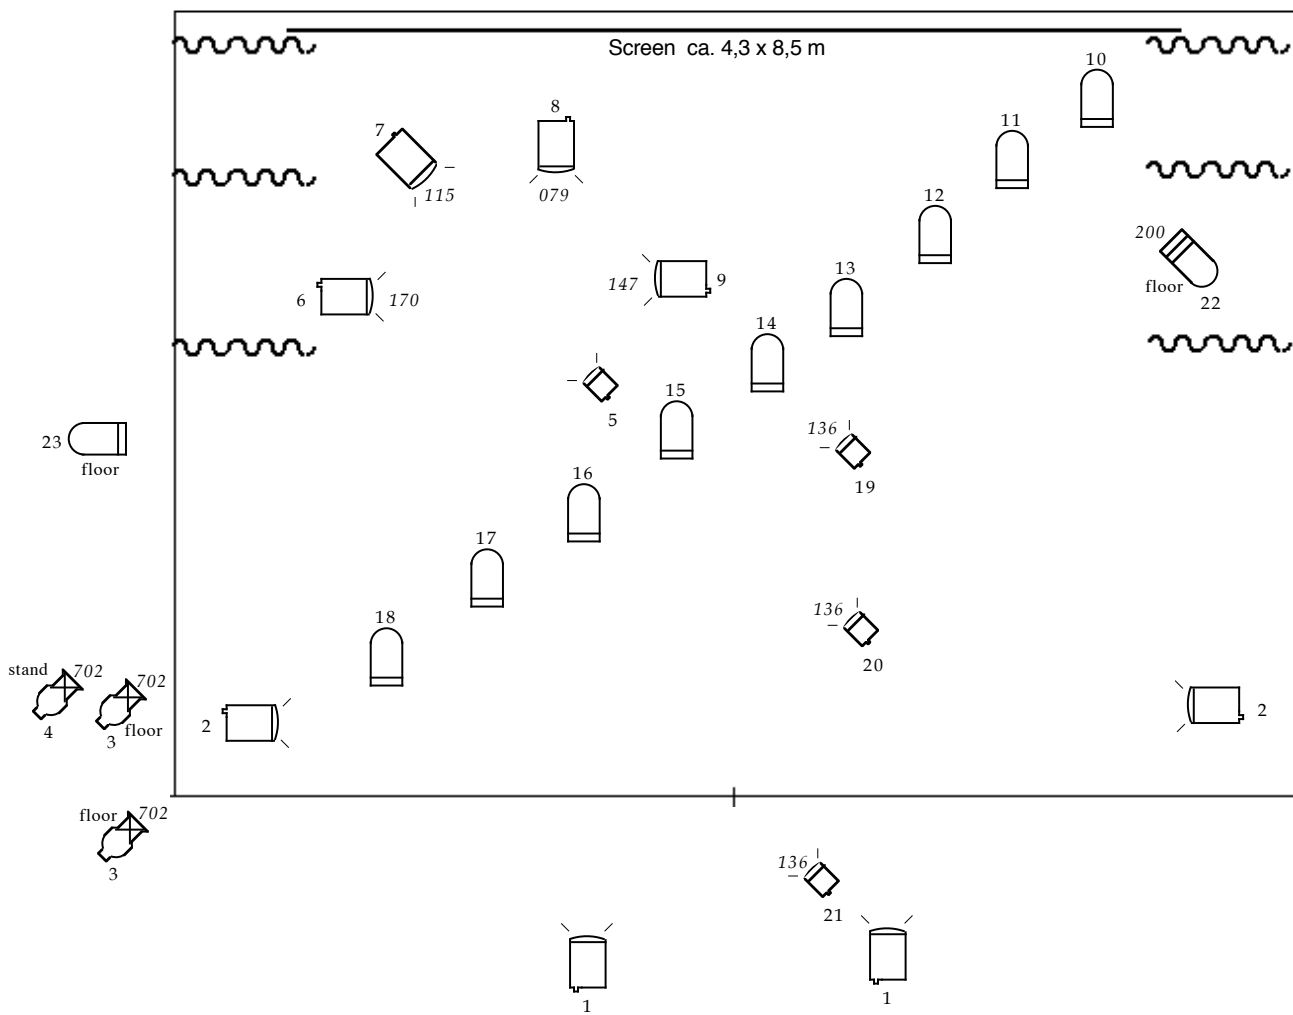

Compagnia Obviam Est / Tactus "D.U.O. D'Univers Obliques"

Lighting Plan

10,0 m

Screen ca. 4,3 x 8,5 m

Requirements: 24 dimmer channels (2000W each), DMX 512 attach for our lighting control board

8 PC spots 1000W

1 PAR 64 1000W cp62

4 PC spots 650W

3 Profile spots 22-40°

10 PAR 64 1000W, cp 61

4 floor plates

1 stand 1,5 m

Oct.2008 Chr.S.